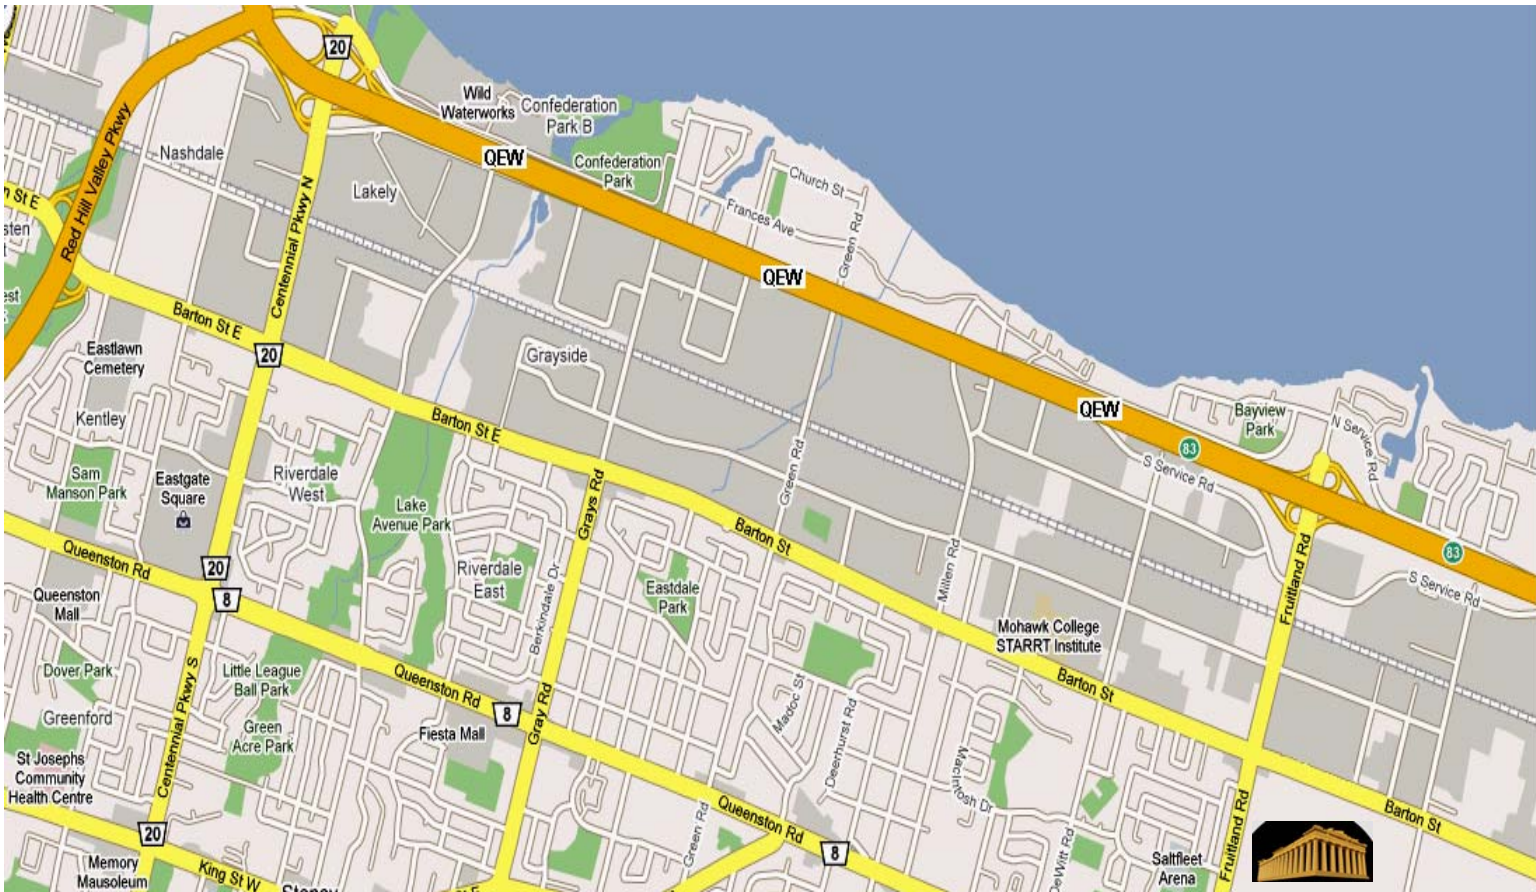

MAPS AND HOTEL INFORMATION

Here is a collection of maps and hotel information to help guide your guests to an assortment of popular hotels as well as to the site of your wedding reception at The Grand Olympia Hospitality and Convention Centre.

Coming from Niagara Falls

Take QEW Toronto
Exit on Fruitland Road (exit 83)
Go left on Fruitland Road to Barton Street
The Grand Olympia is on the Corner of Barton Street and Fruitland Road

Coming From Toronto

Take QEW Hamilton
Exit on Fruitland Road (exit 83)
Go Right on Fruitland Road to Barton Street
The Grand Olympia is on the Corner of Barton Street and Fruitland Road

Coming from Brantford

Take 403 Toronto/Hamilton
Once into Hamilton exit onto Lincoln Alexander Parkway (Take the LINC East)
Follow to Red Hill Valley Parkway (The LINC turns into the Red Hill Valley Parkway)
Exit onto QEW Niagara
Follow QEW Niagara and Exit on Fruitland Road (exit 83)
Go Right on Fruitland Road to Barton Street
The Grand Olympia is on the Corner of Barton Street and Fruitland Road