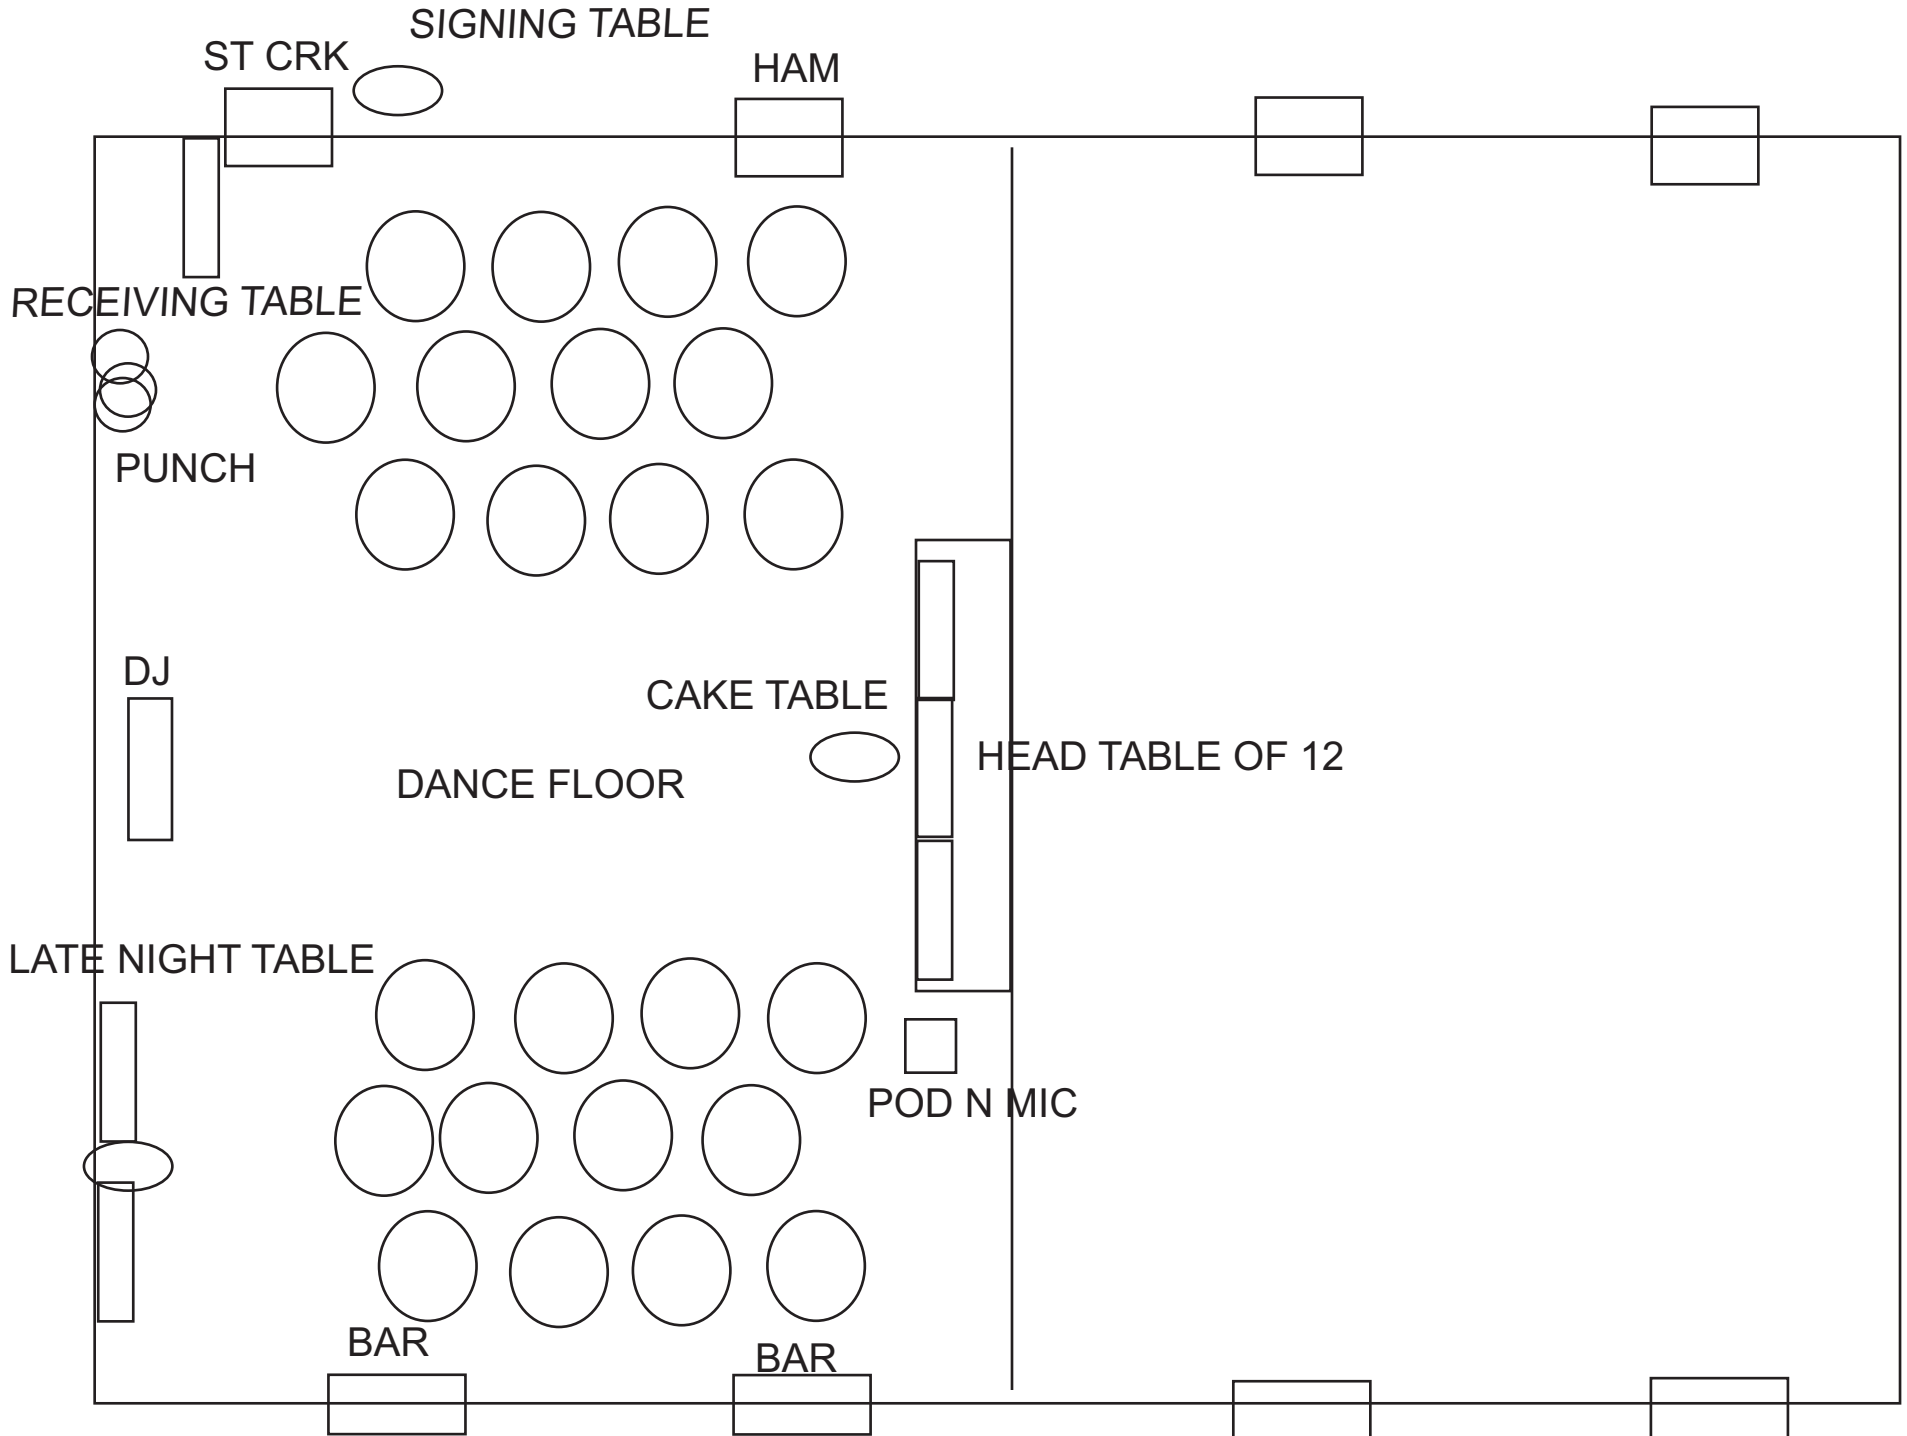

MAIN UPPER LOBBY

ST. CREEK AND HAMILTON ROOMS - SEATING FOR 400